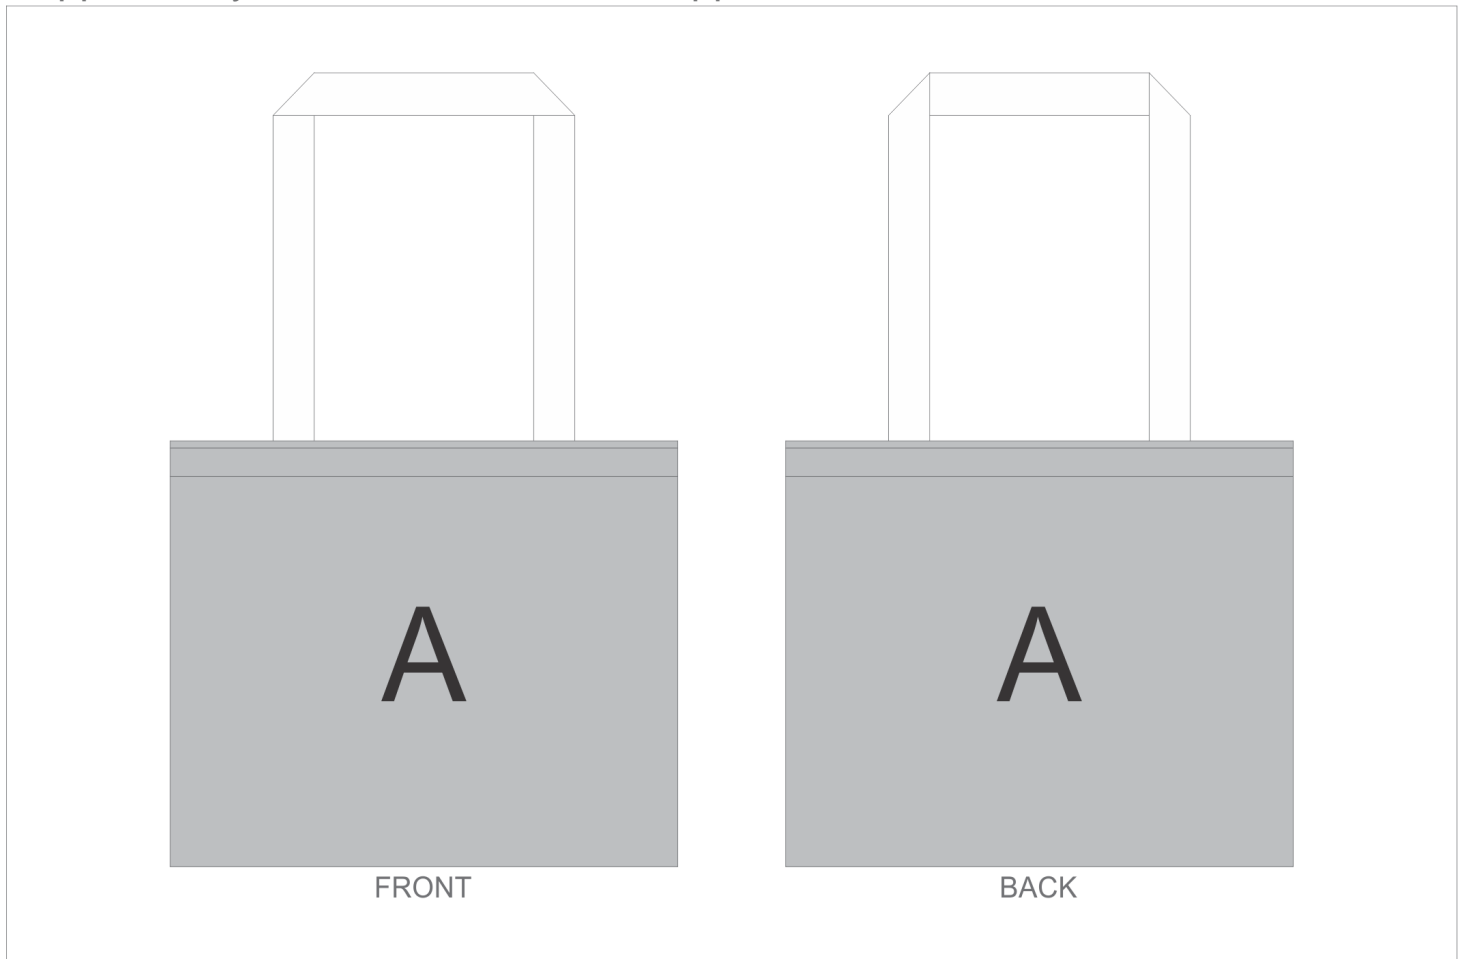

# BC-HP-69-G

Hoppla Menlyn RPET Stitch-Bond Shopper

## Need to know:

Includes 1-Position Sublimation (setup fees apply)

- Please Note: We cannot guarantee 100% logo Alignment on all Brandable Panels.

## Branding Options:

Position	Branding Method (Branding Code)	No. of Colours	Dimension
A	Custom Sublimation A (CPSUB-A)	Full Colour	1150mm wide x 776mm high